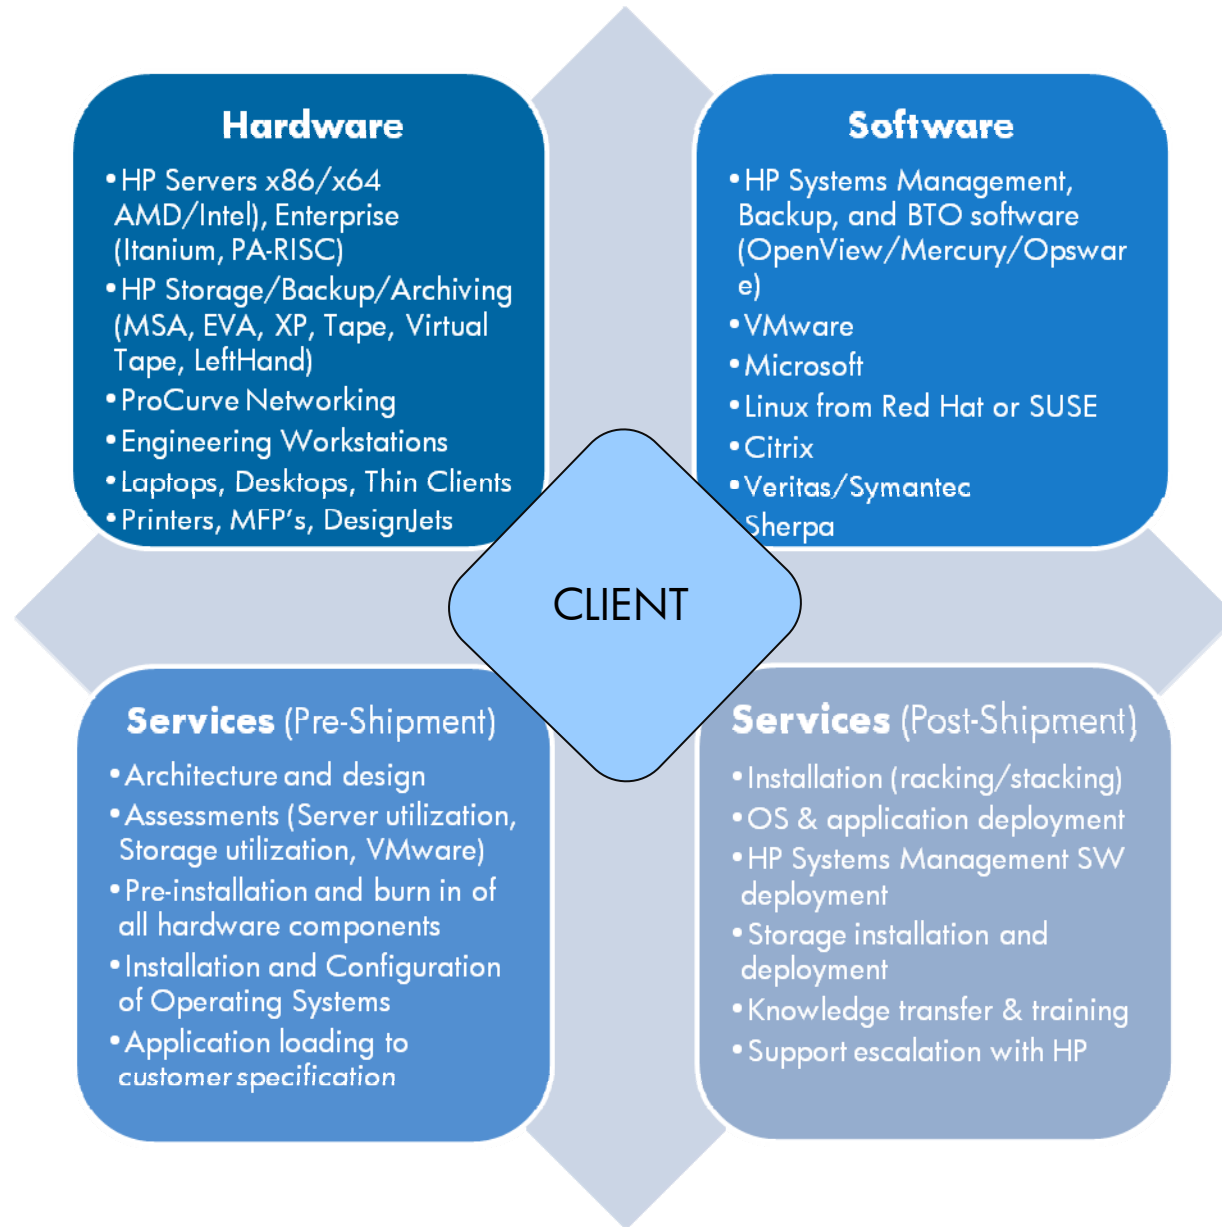

Products & Services